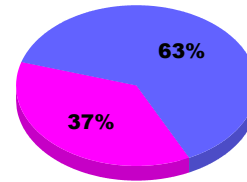

YTD Status Quo Clubs 2011-2012

Status Quo Clubs Compared to Status Quo Members

Legend: Status Quo Clubs (Cyan), Total Status Quo Members (Green)

MEMBERSHIP

Membership Results
2011-2012

Membership
2010-2011

Month	Net Memb Goal	Actual New Memb	Actual Dropped Memb	Gain/Loss of Memb	Gain/Loss of Memb
Jul/Aug/Sep		17	-28	-11	35
Totals		17	-28	-11	35

Membership Results 2011-2012

Goal, New, Dropped, Gain/Loss

Legend: Goal (Cyan), Actual (Green), Dropped (Yellow), Gain Loss (Magenta)

Comparison of Membership Gain/Loss

Current Year Compared to the Previous Year

Legend: Current Year (Cyan), Previous Year (Green)

Gender Comparison 2011-2012

Jul/Aug/Sep

Legend: Male (Blue), Female (Magenta)